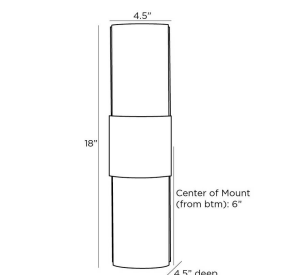

SAMUEL SCONCE

49526  
 Antique Brass  
 H: 18 IN  
 W: 4.5 IN  
 D: 4.5 IN

Simple yet striking, our Samuel sconce is a masterful mix of materials and textures. A reflective demilune column of antique brass iron is interrupted with a contrasting decorative band of knurled antique brass iron. The modern LED sconce, fitted with a frosted acrylic interior diffuser, casts a back-lit glow. Certified for damp locations and intended for interior use.