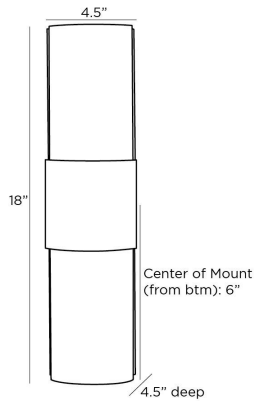

ARTERIOS

SAMUEL SCENCE

49526
Antique Brass, Iron

Simple yet striking, our Samuel sconce is a masterful mix of materials and textures. A reflective demilune column of antique brass iron is interrupted with a contrasting decorative band of knurled antique brass iron. The modern LED sconce, fitted with a frosted acrylic interior diffuser, casts a back-lit glow. Certified for damp locations and intended for interior use.

APPEARANCE

Materials	Iron, Iron, Knurled Iron, Acrylic
Finishes	Antique Brass, Antique Brass, Antique Brass, Frosted
Finish Will Vary	No
Top Coat/Sealant	Yes

DIMENSIONS

Overall	W: 4.5 in x D: 4.5 in x H: 18 in
Backplate	W: 4.5 in x D: 1 in x H: 18 in
Center of Mount from Bottom	H: 9.5 in
Mount	W: 4 in x H: 17.5 in

CERTIFICATIONS & COMPLIANCY

Certifications	Middle East, European Union, United Kingdom, Australia, Mexico, United States, Canada
Compliance	RoHS, UL/ETL, CB

SHIPPING

Product Weight	6.5 lbs
Gross Weight 1	10.5 lbs
Shipping Box 1	W: 7.48 in x D: 7.28 in x H: 22.2 in