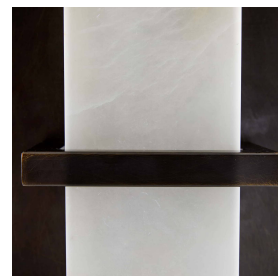

ARTERIOS

REDMOND SCONCE

49524
English Bronze, Iron

With a design fashioned to resemble a jewelry setting, our faceted, white alabaster Redmond sconce creates an organic glow through the natural stone. The alabaster shade is mounted to a plate of English bronze iron and accented with a matching decorative metal band. Finish will vary. Certified for damp locations and intended for interior use.

APPEARANCE

Materials	Iron, Iron, Alabaster
Finishes	English Bronze, English Bronze, White
Finish Will Vary	Yes
Top Coat/Sealant	Yes

DIMENSIONS

Overall	W: 8 in x D: 4 in x H: 20 in
Backplate	W: 8 in x D: 0.25 in x H: 20 in
Center of Mount from Bottom	H: 10 in
Mount	W: 7.5 in x H: 19.5 in