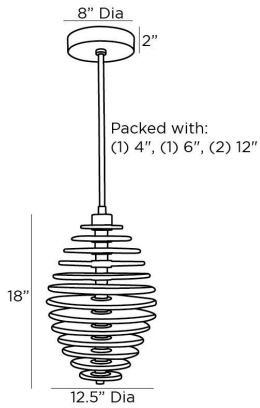

ARTERIO RS

PENELOPE PENDANT

49522

Clear Seedy, Glass

Stacked discs of clear seedy slump glass form the beehive-inspired Penelope pendant. The glass plates surround a cylindrical white acrylic diffuser with antique brass iron accents. The LED pendant is fitted with a canopy and pipes in matching antique brass. The playful accent fits easily in traditional or modern settings. Finish will vary. Certified for damp locations and intended for interior use.

APPEARANCE

Materials	Glass, Glass, Iron, Acrylic
Finishes	Clear Seedy, Clear Seeded, Antique Brass, White
Finish Will Vary	Yes
Top Coat/Sealant	Yes

DIMENSIONS

Overall	Dia: 12.5 in x H: 24 in
Canopy	Dia: 8.0 in x H: 2 in
Pendant	Dia: 12.5 in x H: 18 in
Overall Hanging Height as Sold (in)	54 in - 24 in

WIRING

Wire Rating	Damp
Cord	7 FT, Clear/Silver, SVT
Socket	1, Integrated LED
Maximum Wattage	12.0
Voltage	110-120 V
LED Color Temperature	3000K
LED Compatible Dimmer	0-10 V Dimmer
LED CRI	90+
LED Lifespan (Hours)	20,000
Spare Driver Included	No

REPLACEMENT PARTS

PIPE-517
DS60W24