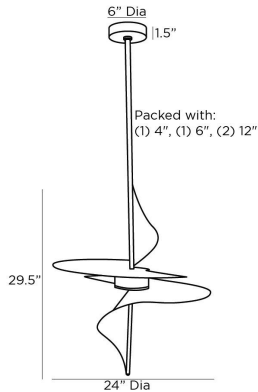

ARTERIO RS

RENLY PENDANT

49521
Pale Gold Leaf, Steel

Our jewelry-inspired Renly casts a soft glow as light emits from its spiraling silhouette. In pale gold-leaf-finished steel, the dynamic LED pendant makes a stylish impression. Finish will vary. Certified for damp locations and intended for interior use.

APPEARANCE

Materials	Steel, Steel
Finishes	Pale Gold Leaf, Pale Gold Leaf
Finish Will Vary	Yes
Top Coat/Sealant	Yes

DIMENSIONS

Overall	Dia: 24.0 in x H: 34.5 in
Canopy	Dia: 6.0 in x H: 1.5 in
Pendant	Dia: 24.0 in x H: 29.5 in
Overall Hanging Height as Sold (in)	64.5 in - 34.5 in

WIRING

Wire Rating	Damp
Cord	10 FT, Clear/Silver, SVT
Socket	1, Integrated LED
Maximum Wattage	12.0
Voltage	110-120 V
LED Color Temperature	3000K
LED Compatible Dimmer	Non-Dimmable
LED CRI	90+
LED Lifespan (Hours)	30,000
Spare Driver Included	No

CERTIFICATIONS & COMPLIANCY

Certifications	Middle East, European Union, United Kingdom, Australia, Mexico, United States, Canada
Compliance	RoHS, UL/ETL, CB

SHIPPING

Product Weight	30.82 lbs
Gross Weight 1	38.82 lbs
Shipping Box 1	W: 28.54 in x D: 22.24 in x H: 27.36 in