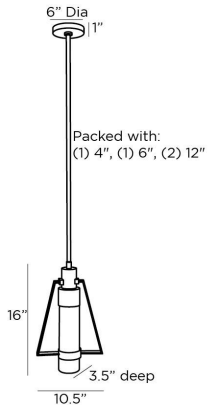

ARTERIOS

ROZUKO PENDANT

49518
White, Alabaster

Our angular Rozuko pendant begins at the center with a cylindrical, white alabaster shade, emitting an elegant glow through the stone and supported by an architectural framework of steel, in English bronze. Finish will vary. Certified for damp locations and intended for interior use.

APPEARANCE

Materials	Alabaster, Alabaster, Steel
Finishes	White, White, English Bronze
Finish Will Vary	Yes
Top Coat/Sealant	Yes

DIMENSIONS

Overall	W: 10.5 in x D: 3.5 in x H: 21 in
Canopy	Dia: 5.0 in x H: 1 in
Pendant	W: 10.5 in x D: 3.5 in x H: 16 in
Overall Hanging Height as Sold (in)	51 in - 21 in

WIRING

Wire Rating	Damp
Cord	7 FT, Clear/Silver, SVT
Socket	1, Type B - E12
Suggested Bulb Type	T6
Maximum Wattage	8.0
Voltage	110-120 V

CERTIFICATIONS & COMPLIANCY

Certifications	Mexico, United States, Canada
Compliance	RoHS, UL/ETL

SHIPPING

Product Weight	8.7 lbs
Gross Weight 1	13.7 lbs
Shipping Box 1	W: 6.7 in x D: 16.14 in x H: 18.11 in

CONTRACT

Contract Suitability	Contract Suitable As Is

SLOPE CEILING COMPATIBILITY

Sloped Ceiling Compatible	No, is not compatible

COMPONENTS

Pipe or Chain Included	(1) 4", (1) 6", (2) 12" Pipes

ADDITIONAL PARTS AVAILABLE

PIPE-240	(1) 4", (1) 6", (1) 12"

REPLACEMENT PARTS

CANOPY-510