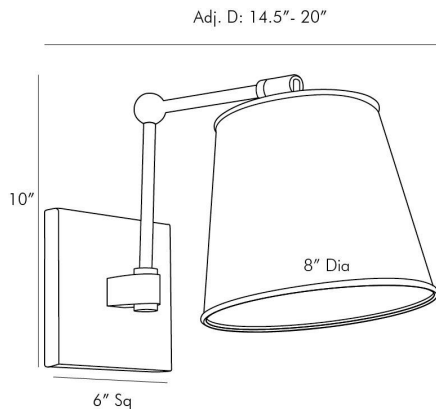

## WATSON SCONCE

49404  
Bronze, Steel

A modern sensibility defines this mid-century sconce finished in bronze with an antique brass backplate. The scale makes this the perfect sconce for spotlighting your favorite art piece. Great for small spaces. Certified for damp locations and intended for interior use.

### DIMENSIONS

Overall	W: 8.5 in x D: 14.5 in x H: 10 in
Overall Adjustable	D: 14.5-20 in
Arm	H: 8.5 in
Backplate	W: 6 in x D: 1 in x H: 6 in
Wall Sconce Hanging Orientation	Horizontal and Vertical

### SHIPPING

Product Weight	3.5 lbs
Gross Weight 1	5.8 lbs
Shipping Box 1	W: 9.3 in x D: 13.0 in x H: 13.0 in