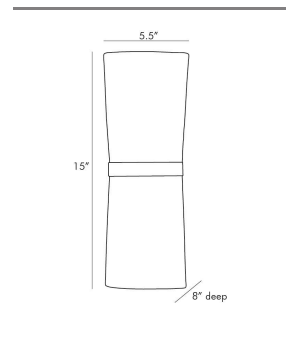

INWOOD SINGLE SCONCE

49398
Antique Brass, Ivory
Microfiber
H: 15 IN
W: 5.5 IN
D: 8 IN

The Inwood sconce takes a step in the solo direction with this single-style version. It's highlighted by an antique brass band and an ivory microfiber shade that allows light to emit atop and below the sconce. Pair with another and hang in a hallway or foyer. Certified for damp locations and intended for interior use.