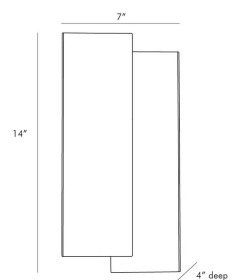

DRISCOLL SCONCE

49393

Antique Brass

H: 14 IN

W: 7 IN

D: 4 IN

The sleek and straightforward design of the Driscoll is more of a modern work of art than a contemporary light solution. Two staggered steel planes in different finishes slightly overlap one another—one in antique brass one in heritage brass—creating a contrast that is highlighted when in use. Its bulbs are neatly concealed between the metal planks offering a soft glow that peeks out from behind. Certified for damp locations and intended for interior use.