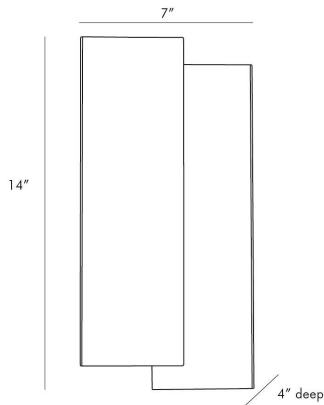

ARTERIO RS

DRISCOLL SCONCE

49393
Antique Brass, Steel

The sleek and straightforward design of the Driscoll is more of a modern work of art than a contemporary light solution. Two staggered steel planes in different finishes slightly overlap one another—one in antique brass one in heritagebrass—creating a contrast that is highlighted when in use. Its bulbs are neatly concealed between the metal planks offering a soft glow that peeks out from behind. Certified for damp locations and intended for interior use.

APPEARANCE

Materials	Steel, Steel, Steel
Finishes	Antique Brass, Antique Brass, Heritage Brass, Antique Brass
Finish Will Vary	No
Top Coat/Sealant	No

DIMENSIONS

Overall	W: 7 in x D: 4 in x H: 14 in
Backplate	W: 4.5 in x D: 0.5 in x H: 9.5 in
Wall Sconce Hanging Orientation	Horizontal and Vertical
Center of Mount from Bottom	H: 7 in
Mount	W: 4 in x H: 9 in

WIRING

Wire Rating	Damp
Cord	1 FT, Black/White, SVT
Socket	2, Type B - E12
Suggested Bulb Type	T6
Maximum Wattage	40.0
Voltage	110-120 V

CERTIFICATIONS & COMPLIANCY

Certifications	Middle East, European Union, United Kingdom, Mexico, United States, Canada
Compliance	RoHS, UL/ETL, CB

SHIPPING

Product Weight	4.0 lbs
Gross Weight 1	5.9 lbs
Shipping Box 1	W: 10.0 in x D: 16.8 in x H: 10.8 in

CONTRACT

Contract Suitability	Contract Suitable As Is
----------------------	-------------------------