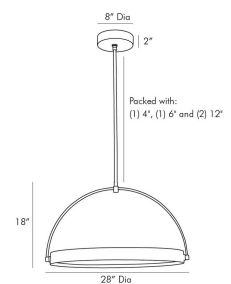

FISK PENDANT

49388

Bronze

H: 21.5 IN

Dia: 28.0 IN

The Fisk presents design elements that are minimal and modern. Though its foundation may seem simple it's anything but. The circular open-form steel bronze structure features an LED ring that pivots from lying flat within the frame to almost vertical—a unique feature that allows you to set the scene from sleek and straightforward to daring and dramatic. Additional pipe available (PIPE-447). Certified for damp locations and intended for interior use.