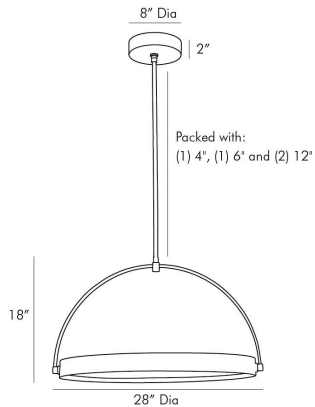

## FISK PENDANT

49388  
Bronze, Steel

The Fisk presents design elements that are minimal and modern. Though its foundation may seem simple it's anything but. The circular open-form steel bronze structure features an LED ring that pivots from lying flat within the frame to almost vertical—a unique feature that allows you to set the scene from sleek and straightforward to daring and dramatic. Additional pipe available (PIPE-447). Certified for damp locations and intended for interior use.

### DIMENSIONS

Overall	Dia: 28.0 in x H: 21.5 in
Canopy	Dia: 8.0 in x H: 2 in
Pendant	Dia: 28.0 in x H: 18 in
Overall Hanging Height as Sold (in)	55.5 in - 21.5 in

### SHIPPING

Product Weight	18.0 lbs
Gross Weight 1	21.0 lbs
Shipping Box 1	W: 7.0 in x D: 33.6 in x H: 33.6 in