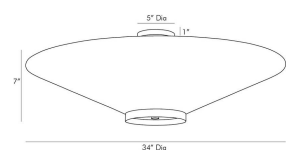

DECKER SEMI-FLUSH

49381
 Antique Brass, White
 Linen
 H: 12 IN
 Dia: 34.0 IN

A light solution for lovers of Craftsman-style has arrived with this semi-flush mount. Showcasing a polished profile the Decker features a white linen shade in an exaggerated scale with an antique brass bottom ring that helps diffuse light while adding an elegant element to its modest form. We imagine this piece over a round dining table. For rectangular tables we recommend styling with a pair. Certified for damp locations and intended for interior use.