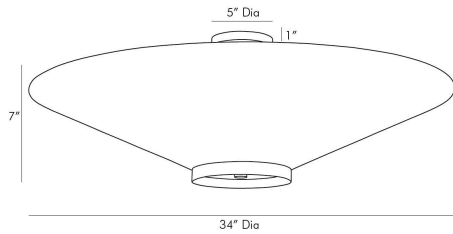

ARTERIOS

DECKER SEMI-FLUSH

49381
Antique Brass, Steel

A light solution for lovers of Craftsman-style has arrived with this semi-flush mount. Showcasing a polished profile the Decker features a white linen shade in an exaggerated scale with an antique brass bottom ring that helps diffuse light while adding an elegant element to its modest form. We imagine this piece over a round dining table. For rectangular tables we recommend styling with a pair. Certified for damp locations and intended for interior use.

APPEARANCE

Materials	Steel, Steel, Linen
Finishes	Antique Brass, Antique Brass, White
Finish Will Vary	No
Top Coat/Sealant	No

DIMENSIONS

Overall	Dia: 34.0 in x H: 12 in
Canopy	Dia: 5.0 in x H: 1 in
Pendant	Dia: 34.0 in x H: 7 in
Overall Hanging Height as Sold (in)	16 in - 12 in

WIRING

Wire Rating	Damp
Cord	8 FT, Black/White, SVT
Socket	3, Type B--E12 Other
Suggested Bulb Type	T6
Maximum Wattage	40.0
Voltage	110-120 V

CERTIFICATIONS & COMPLIANCY

Certifications	Middle East, European Union, United Kingdom, Mexico, United States, Canada
Compliance	RoHS, UL/ETL, CB

SHIPPING

Product Weight	6.0 lbs
Gross Weight 1	12.1 lbs
Shipping Box 1	W: 11.5 in x D: 42.8 in x H: 37.5 in

CONTRACT

Contract Suitability	Contract Suitable As Is
----------------------	-------------------------