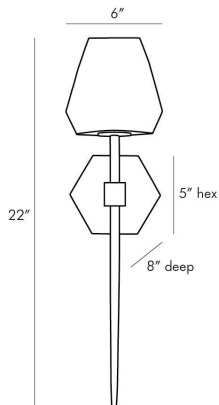

ARTERIO RS

GEMMA SCONCE

49380
Smoke, Crystal

Form meets function with this diamond-esque sconce. The smoke crystal form possesses an arresting blend of elements and colors that helps create mesmerizing shadowplay along a wall space. When in use the sharp angles of the faceted structure are both softened and defined by its contents. A pale brass finished steel stem extends from a hexagon-shaped backplate to stylishly showcase this functional gem. Certified for damp locations and intended for interior use..

APPEARANCE

Materials	Crystal, Steel, Crystal
Finishes	Smoke, Pale Brass, Smoke
Finish Will Vary	No
Top Coat/Sealant	Yes

DIMENSIONS

Overall	W: 6 in x D: 8 in x H: 22 in
Backplate	Dia: 5.0 in
Wall Sconce Hanging Orientation	Vertical Only
Center of Mount from Bottom	H: 13.5 in
Mount	Dia: 4.5 in

WIRING

Wire Rating	Damp
Cord	8 FT, Black, SVT
Socket	1, Type B - E12
Suggested Bulb Type	T6
Maximum Wattage	60.0
Voltage	110-120 V

CERTIFICATIONS & COMPLIANCY

Certifications	Middle East, European Union, United Kingdom, Mexico, United States, Canada
Compliance	RoHS, UL/ETL, CB

SHIPPING

Product Weight	7.0 lbs
Gross Weight 1	8.85 lbs
Shipping Box 1	W: 11.0 in x D: 15.0 in x H: 10.0 in

CONTRACT

Contract Suitability	Contract Suitable As Is
----------------------	-------------------------