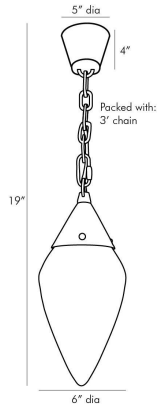

ARTERIO RS

BERKLEY PENDANT

49379
Clear, Crystal

The foundation of this piece is composed of a solid clear crystal diffuser that is stylishly suspended by an antique brass steel chain. The chain features an alternating diamond to oval pattern delivering a geometric dynamic that complements its sleek appeal. A neatly concealed LED light imparts an ultra-modern element on this piece while providing a soft illuminating glow to its surroundings. Certified for damp locations and intended for interior use.

APPEARANCE

Materials	Crystal, Steel, Steel
Finishes	Clear, Antique Brass, Antique Brass
Finish Will Vary	No
Top Coat/Sealant	Yes

DIMENSIONS

Overall	Dia: 5.5 in x H: 19 in
Canopy	Dia: 5.0 in x H: 4 in
Pendant	Dia: 5.5 in x H: 13.5 in
Overall Hanging Height as Sold (in)	56 in - 19 in