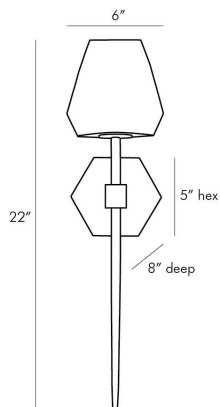

# ARTERIO RS

## GEMMA SCONCE

49370  
Champagne, Crystal

Form meets function with this diamond-esque sconce. The champagne crystal form possesses an arresting blend of elements and colors that helps create mesmerizing shadowplay along a wall space. When in use the sharp angles of the faceted structure are both softened and defined by its contents. An antique brass steel stem extends from a hexagon-shaped backplate to stylishly showcase this functional gem. Certified for damp locations and intended for interior use.

### DIMENSIONS

Overall	W: 6 in x D: 8 in x H: 22 in
Backplate	D: 1 in x Dia: 5.0 in
Wall Sconce Hanging Orientation	Vertical Only
Center of Mount from Bottom	H: 13.5 in
Mount	Dia: 4.5 in