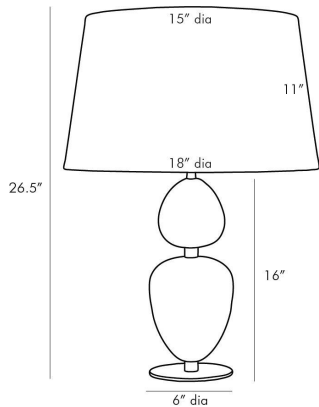

ARTERIOS

AUBREY LAMP

49360-829
White, Alabaster

Defined by architectural elements and natural materials the Aubrey is a showpiece by any standard. A polished steel base finished in antique brass exhibits opal swirl crystal and alabaster orbs that accent as well as elevate its sleek frame. The smooth surface of the crystal is juxtaposed with the slightly textured façade of the alabaster. Topped with an off-white linen tapered shade with off-white cotton lining and a 1" brass sphere finial. Finish will vary.

APPEARANCE

Materials	Alabaster, Crystal, Steel, Linen, Cotton, Steel
Finishes	White, Opal Swirl, Antique Brass, Off-White, Off-White, Antique Brass
Finish Will Vary	Yes
Top Coat/Sealant	No

DIMENSIONS

Overall	Dia: 18.0 in x H: 26.5 in
Foot Print	Dia: 6.0 in
Base	Dia: 6.0 in x H: 0.25 in
Body	Dia: 6.0 in x H: 16 in
Shade Top	Dia: 15.0 in
Shade Side	H: 11 in
Shade Bottom	Dia: 18.0 in
Harp Size	H: 9 in
Neck	Dia: 1.0 in x H: 2 in

WIRING

Wire Rating	Indoor Only
Cord	8 FT, Clear/Silver, SPT-2
Socket	1, Type A- E26, 3-Way
Suggested Bulb Type	A19
Switch	At Socket, 3-Way Rotary
Maximum Wattage	150.0
Voltage	110-120 V

CERTIFICATIONS & COMPLIANCY

Certifications	Middle East, European Union, United Kingdom, Australia, Mexico, United States, Canada
Compliance	RoHS, UL/ETL, CB

SHIPPING

Product Weight	20.5 lbs
Gross Weight 1	20.5 lbs
Gross Weight 2	2.5 lbs
Shipping Box 1	W: 10.0 in x D: 10.0 in x H: 25.0 in
Shipping Box 2	W: 22.0 in x D: 22.0 in x H: 15.0 in