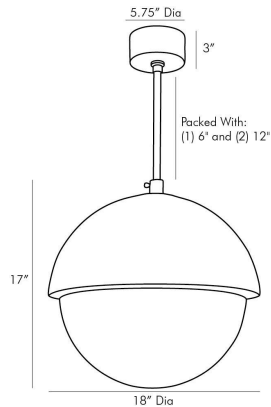

ARTERIOS

UNDERWOOD PENDANT

49254
Opal, Glass

Classic mid-century style is explored through the clean lines and organic curves displayed in this pendant. An opal glass globe looks stunning suspended from a steel pipe finished in bronze, creating a look that transcends time. The capped top adds dimension and helps create a warm, free-flowing glow. A statement piece for any space. Additional pipe available (PIPE-105). Certified for damp locations and intended for interior use.

APPEARANCE

Materials	Glass, Steel, Steel
Finishes	Opal, Bronze, Bronze
Finish Will Vary	No
Top Coat/Sealant	Yes

DIMENSIONS

Overall	Dia: 18.0 in x H: 27 in
Canopy	Dia: 5.75 in x H: 3 in
Pendant	Dia: 18.0 in x H: 17 in
Overall Hanging Height as Sold (in)	57 in - 27 in

WIRING

Wire Rating	Damp
Cord	10 FT, Black/White, SVT
Socket	3, Type B--E12 Other
Suggested Bulb Type	G16.5
Maximum Wattage	60.0
Voltage	110-120 V

CERTIFICATIONS & COMPLIANCY

Certifications	Middle East, European Union, United Kingdom, Mexico, United States, Canada
Compliance	RoHS, UL/ETL, CB

SHIPPING

Product Weight	16.0 lbs
Gross Weight 1	20.4 lbs
Shipping Box 1	W: 25.0 in x D: 25.0 in x H: 20.0 in

CONTRACT

Contract Suitability	Contract Suitable As Is
----------------------	-------------------------