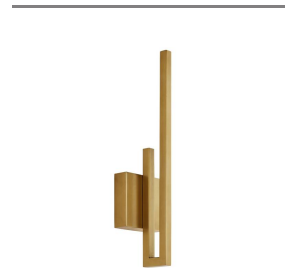

## SIMBA SCONCE

49246  
Antique Brass  
H: 18 IN  
W: 4.5 IN  
D: 4.5 IN

At first, you might think this is merely a modernist wall sculpture—but look again. Switch on the light to reveal its hidden LED light fixture, which is concealed in the linear design. It shines against the wall to reflect ambient light back into the space. The steel sconce is completely finished in antique brass, to grace any space with a hint of modern luxury. This sconce would look great mounted along a hallway or flanking a fantastic piece of art.