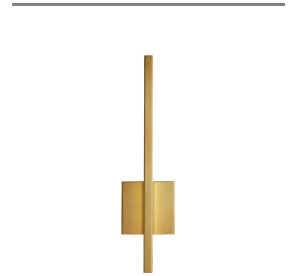

## SIMBA SCONCE

49246  
Antique Brass  
H: 18 IN  
W: 4.5 IN  
D: 4.5 IN

At first, you might think this is merely a modernist wall sculpture—but look again. Switch on the light to reveal its hidden LED light fixture, which is concealed in the linear design. It shines against the wall to reflect ambient light back into the space. The steel sconce is completely finished in antique brass, to grace any space with a hint of modern luxury. This sconce would look great mounted along a hallway or flanking a fantastic piece of art.