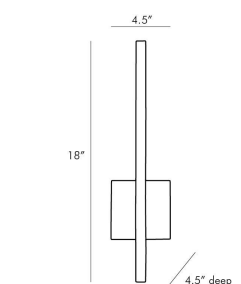

## SIMBA SCONCE

49246  
Antique Brass  
H: 18 IN  
W: 4.5 IN  
D: 4.5 IN

At first, you might think this is merely a modernist wall sculpture—but look again. Switch on the light to reveal its hidden LED light fixture, which is concealed in the linear design. It shines against the wall to reflect ambient light back into the space. The steel sconce is completely finished in antique brass, to grace any space with a hint of modern luxury. This sconce would look great mounted along a hallway or flanking a fantastic piece of art.