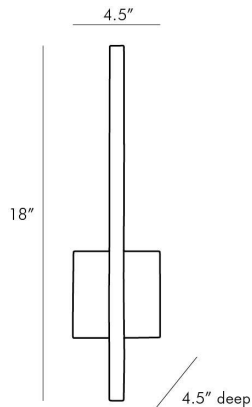

ARTERIO RS

SIMBA SCONCE

49246
Antique Brass, Steel

At first, you might think this is merely a modernist wall sculpture—but look again. Switch on the light to reveal its hidden LED light fixture, which is concealed in the linear design. It shines against the wall to reflect ambient light back into the space. The steel sconce is completely finished in antique brass, to grace any space with a hint of modern luxury. This sconce would look great mounted along a hallway or flanking a fantastic piece of art.

APPEARANCE

Materials	Steel, Steel
Finishes	Antique Brass, Antique Brass
Finish Will Vary	No
Top Coat/Sealant	Yes

DIMENSIONS

Overall	W: 4.5 in x D: 4.5 in x H: 18 in
Backplate	W: 4.5 in x D: 1.5 in x H: 4.5 in
Wall Sconce Hanging Orientation	Horizontal and Vertical
Center of Mount from Bottom	H: 6 in

CERTIFICATIONS & COMPLIANCY

Certifications	Middle East, European Union, United Kingdom, Australia, Mexico, United States, Canada
Compliance	RoHS, UL/ETL, CB

SHIPPING

Product Weight	2.5 lbs
Gross Weight 1	4.55 lbs
Shipping Box 1	W: 10.0 in x D: 23.0 in x H: 11.0 in