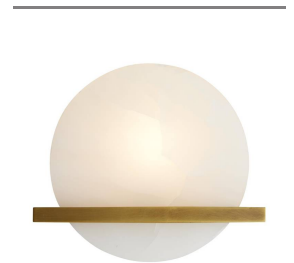

SAVION SCONCE

49240
 Antique Brass, White
 Onyx
 H: 10 IN
 W: 11.5 IN
 D: 4 IN

Gorgeous, polished white onyx creates a warm filtered light and adds natural sophistication to any space. The bulb beneath accentuates the stone's organic veins and features brilliantly as it rests perfectly in the frame. The fixture mounts directly from a steel frame, finished in antique brass. Certified for damp locations and intended for interior use. Onyx will vary naturally in tone and texture.