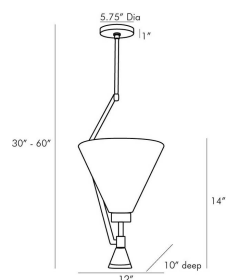

ROSALIND PENDANT

49234
 Dark Vintage Silver
 H: 30 IN
 W: 12 IN
 D: 10 IN

Gloriously modern, this sleek and slender pendant is a unique wonder. The steel frame drops dramatically with sharp angles to accommodate a conical opal glass shade. It's finished in a dark vintage silver and is adorned with a crystal drop finial at the bottom. Due to its height, this light fixture is ideal in tall spaces, especially over a kitchen island or in a bathroom. Additional pipe (PIPE-202) available. Certified for damp locations and intended for interior use.