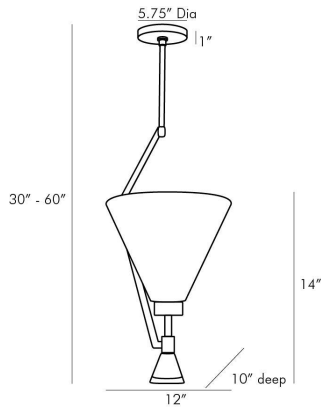

# ARTERIO RS

## ROSALIND PENDANT

49234  
Dark Vintage Silver, Steel

Gloriously modern, this sleek and slender pendant is a unique wonder. The steel frame drops dramatically with sharp angles to accommodate a conical opal glass shade. It's finished in a dark vintage silver and is adorned with a crystal drop finial at the bottom. Due to its height, this light fixture is ideal in tall spaces, especially over a kitchen island or in a bathroom. Additional pipe (PIPE-202) available. Certified for damp locations and intended for interior use.

### DIMENSIONS

Overall	W: 12 in x D: 10 in x H: 30 in
Canopy	Dia: 5.75 in x H: 1 in
Pendant	W: 12 in x D: 10 in x H: 14 in
Overall Hanging Height as Sold (in)	60 in - 30 in