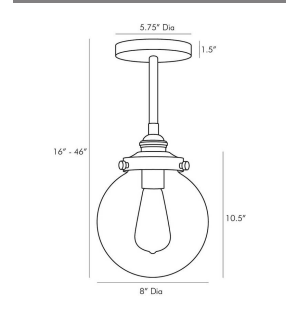

REEVES SMALL OUTDOOR PENDANT

49211
 Aged Brass
 H: 16 IN
 Dia: 8.0 IN

Light a space with timeless design. This classic globe pendant features a clear glass shade and aged brass finished steel, giving it an updated, industrial style. Consider an antique style bulb to create a subtle glow with stylized filament designs. Shown with an Edison bulb. Also comes in Large Aged Brass (49208), Large Aged Iron (49207) and Small Aged Iron (49210). Additional pipe available (PIPE-192). Approved for use in outdoor areas.