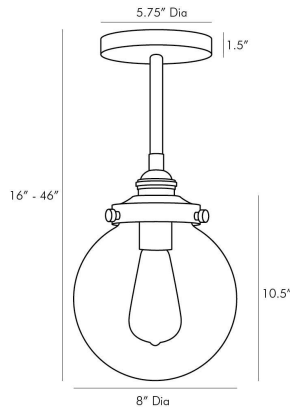

REEVES SMALL OUTDOOR PENDANT

49211
Aged Brass, Steel

Light a space with timeless design. This classic globe pendant features a clear glass shade and aged brass finished steel, giving it an updated, industrial style. Consider an antique style bulb to create a subtle glow with stylized filament designs. Shown with an Edison bulb. Also comes in Large Aged Brass (49208), Large Aged Iron (49207) and Small Aged Iron (49210). Additional pipe available (PIPE-192). Approved for use in outdoor areas.

APPEARANCE

Materials	Steel, Glass, Steel, Steel
Finishes	Aged Brass, Clear, Aged Brass, Aged Brass
Finish Will Vary	No
Top Coat/Sealant	No

DIMENSIONS

Overall	Dia: 8.0 in x H: 16 in
Canopy	Dia: 5.75 in x H: 1.5 in
Pendant	Dia: 8.0 in x H: 10.5 in
Overall Hanging Height as Sold (in)	46 in - 16 in

WIRING

Wire Rating	Outdoor
Cord	10 FT, Black, SVT
Socket	1, Type A- E26 Other
Suggested Bulb Type	ST18
Maximum Wattage	60.0
Voltage	110-120 V

CERTIFICATIONS & COMPLIANCY

Certifications	Middle East, European Union, United Kingdom, Australia, Mexico, United States, Canada
Compliance	RoHS, UL/ETL, CB

SHIPPING

Product Weight	11.0 lbs
Gross Weight 1	16.0 lbs
Shipping Box 1	W: 16.9 in x D: 11.2 in x H: 10.9 in

CONTRACT

Contract Suitability	Contract Suitable As Is
----------------------	-------------------------