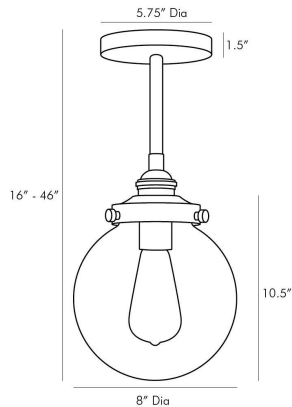

REEVES SMALL OUTDOOR PENDANT

49210
Aged Iron, Steel

Light a space with timeless design. This classic globe pendant features a clear glass shade and aged iron finished steel, giving it an updated, industrial style. Consider an antique style bulb to create a subtle glow with stylized filament designs. Shown with an Edison bulb. Also comes in Large Aged Brass (49208), Large Aged Iron (49207) and Small Aged Brass (49211). Additional pipe available (PIPE-191). Approved for use in outdoor areas.

APPEARANCE

Materials	Steel, Glass, Steel, Steel
Finishes	Aged Iron, Clear, Aged Iron, Aged Iron
Finish Will Vary	No
Top Coat/Sealant	No

DIMENSIONS

Overall	Dia: 8.0 in x H: 16 in
Canopy	Dia: 5.75 in x H: 1.5 in
Pendant	Dia: 8.0 in x H: 10.5 in
Overall Hanging Height as Sold (in)	46 in - 16 in

WIRING

Wire Rating	Outdoor
Cord	10 FT, Black, SVT
Socket	1, Type A- E26 Other
Suggested Bulb Type	ST18
Maximum Wattage	60.0
Voltage	110-120 V

CERTIFICATIONS & COMPLIANCY

Certifications	Middle East, European Union, United Kingdom, Australia, Mexico, United States, Canada
Compliance	RoHS, UL/ETL, CB

SHIPPING

Product Weight	11.0 lbs
Gross Weight 1	16.0 lbs
Shipping Box 1	W: 16.9 in x D: 11.2 in x H: 10.9 in

CONTRACT

Contract Suitability	Contract Suitable As Is
----------------------	-------------------------