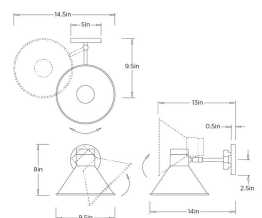

LANE SCONCE

49204

Taupe

The Lane showcases a schoolhouse-inspired shade that delivers a retro yet modern look. An antique brass steel frame contrasts the taupe steel shade. The shade pivots allowing the choice of light direction. Certified for damp locations and intended for interior use.