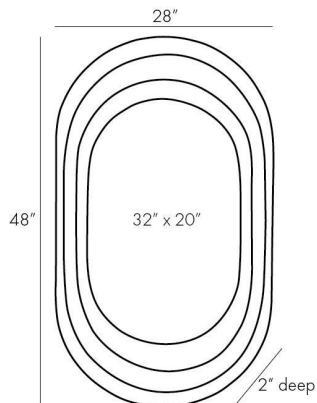

ARTERIOS

GEORGINA MIRROR

4917
Dark Antique, Brass

Expanding on an Arteriors design classic, antique brass and plain glass artistically pair to create this visually commanding mirror. Concentric pillowed ribbing creates a visual effect that the frame is growing outward from the center, making this an exceptional piece to add depth to a space. The brass clad foundation is finished in a moody dark antique look we adore. Security cleat hanging hardware allows for vertical or horizontal display. Finish will vary.

APPEARANCE

Materials	Brass, Brass, Mirror
Finishes	Dark Antique, Dark Antique, Plain
Finish Will Vary	Yes
Top Coat/Sealant	Yes

DIMENSIONS

Overall	W: 28 in x D: 2 in x H: 48 in
Actual Mirror	W: 20 in x H: 32 in

SHIPPING

Product Weight	46.3 lbs
Gross Weight 1	53.0 lbs
Shipping Box 1	W: 5.0 in x D: 30.0 in x H: 51.0 in

ADDITIONAL INFO

Features	T-Screw Hardware Included
Hanger Position	Vertical & Horizontal

CONTRACT