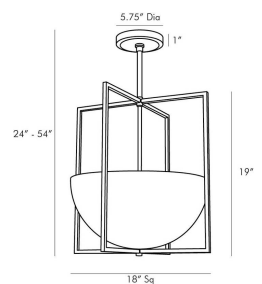

ROYCE PENDANT

49177

Antique Brass

H: 24 IN

W: 18 IN

D: 18 IN

A stylish and elegant pairing of geometric inspiration and transitional design come together in this pendant. Two linear squares of steel encase a demi-globe of opal glass, which casts a warm glow throughout a space. The frame has a classic antique brass finish. Additional pipe available (PIPE-101). Certified for damp locations and intended for interior use.