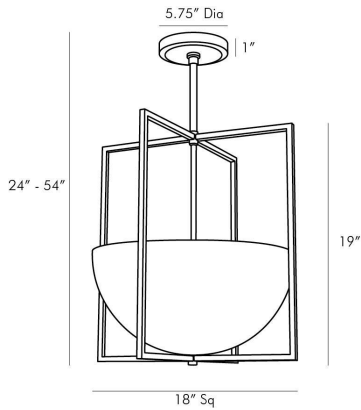

ARTERIOS

ROYCE PENDANT

49177
Antique Brass, Steel

A stylish and elegant pairing of geometric inspiration and transitional design come together in this pendant. Two linear squares of steel encase a demi-globe of opal glass, which casts a warm glow throughout a space. The frame has a classic antique brass finish. Additional pipe available (PIPE-101). Certified for damp locations and intended for interior use.

APPEARANCE

Materials	Steel, Glass, Steel
Finishes	Antique Brass, Opal, Antique Brass
Finish Will Vary	No
Top Coat/Sealant	Yes

DIMENSIONS

Overall	W: 18 in x D: 18 in x H: 24 in
Canopy	Dia: 5.75 in x H: 1 in
Pendant	W: 18 in x D: 18 in x H: 19 in
Overall Hanging Height as Sold (in)	54 in - 24 in

WIRING

Wire Rating	Damp
Cord	10 FT, Black, SVT
Socket	2, Type A- E26 Other
Suggested Bulb Type	A19
Maximum Wattage	60.0
Voltage	110-120 V

CERTIFICATIONS & COMPLIANCY

Certifications	Middle East, European Union, United Kingdom, Mexico, United States, Canada
Compliance	RoHS, UL/ETL, CB

SHIPPING

Product Weight	14.0 lbs
Gross Weight 1	19.5 lbs
Shipping Box 1	W: 20.0 in x D: 22.0 in x H: 16.0 in

ADDITIONAL INFO

Features	Assembly Required
----------	-------------------

CONTRACT

Contract Suitability	Contract Suitable As Is
----------------------	-------------------------