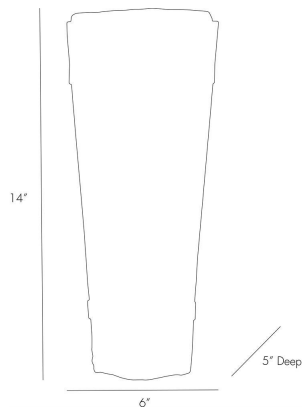

ARTERIO RS

KARINA SCNCE

49132
Antique Brass, Steel

The Karina sconce's seedy glass shade combines with its antique brass-finished steel backplate to a wholly unique and warming glow. The form and finish of the shade almost resemble a carved piece of granite. Certified for damp locations and intended for interior use. Finish will vary.

APPEARANCE

Materials	Steel, Glass, Steel
Finishes	Antique Brass, Clear, Antique Brass
Finish Will Vary	Yes
Top Coat/Sealant	Yes

DIMENSIONS

Overall	W: 6 in x D: 5 in x H: 14 in
Backplate	W: 6 in x D: 1 in x H: 14 in
Center of Mount from Bottom	H: 7 in
Mount	W: 5.5 in x H: 13.5 in

SHIPPING

Product Weight	5.5 lbs
Gross Weight 1	7.8 lbs
Shipping Box 1	W: 13.0 in x D: 21.0 in x H: 15.0 in

ADDITIONAL INFO

Features	Assembly Required
----------	-------------------

CONTRACT

Contract Suitability	Contract Suitable As Is
----------------------	-------------------------