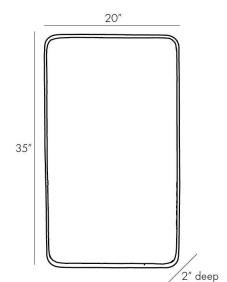

HUBERT MIRROR

4912
Natural Iron
H: 35 IN
W: 20 IN
D: 2 IN

Up the ante on industrial décor with a design that is both elegant and edgy—our Hubert mirror. A natural iron form is met with chattered detailing that traces its inner frame, creating a tangible texture. A thick lip surrounds the plain glass mirror, adding depth, dimension and a touch of grandeur. It's the perfect scale for a narrow vanity or powder room. Security cleat hanging hardware allows for vertical or horizontal display.