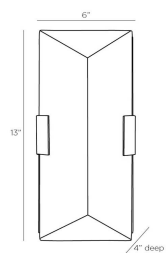

JENKS SCONCE

49109
 White Alabaster
 H: 13 IN
 W: 6 IN
 D: 4 IN

The Jenks is a classically-modern design with fully faceted functional form. A white alabaster foundation is met with low-profile steel antique brass brackets that hug the edges, keeping the fixture tight to the wall. The natural veining of the alabaster is put on display when illuminated by the soft glow of two lights. Alabaster will vary. Certified for damp locations and intended for interior use.