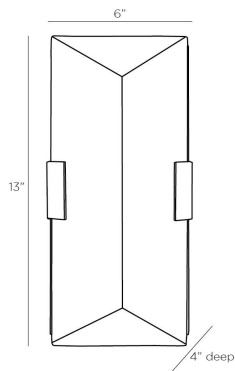

ARTERIO RS

JENKS SCNCE

49109
White, Alabaster

The Jenks is a classically-modern design with fully faceted functional form. A white alabaster foundation is met with low-profile steel antique brass brackets that hug the edges, keeping the fixture tight to the wall. The natural veining of the alabaster is put on display when illuminated by the soft glow of two lights. Alabaster will vary. Certified for damp locations and intended for interior use.

APPEARANCE

Materials	Alabaster, Alabaster, Steel, Steel
Finishes	White, White, Antique Brass, Antique Brass
Finish Will Vary	Yes
Top Coat/Sealant	Yes

DIMENSIONS

Overall	W: 6 in x D: 4 in x H: 13 in
Backplate	W: 6 in x D: 1 in x H: 12 in
Wall Sconce Hanging Orientation	Horizontal and Vertical
Center of Mount from Bottom	H: 6 in
Mount	W: 4.5 in x H: 11.75 in

WIRING

Wire Rating	Damp
Cord	1 FT, Black, SVT
Socket	2, Type B - E12
Suggested Bulb Type	LED ONLY
Maximum Wattage	8.0
Voltage	110-120 V

CERTIFICATIONS & COMPLIANCY

Certifications	Middle East, European Union, United Kingdom, Australia, Mexico, United States, Canada
Compliance	RoHS, UL/ETL, CB

SHIPPING

Product Weight	6.5 lbs
Gross Weight 1	8.0 lbs
Shipping Box 1	W: 16.14 in x D: 8.86 in x H: 8.27 in

ADDITIONAL INFO

Features	ADA

CONTRACT

Contract Suitability	Contract Suitable As Is