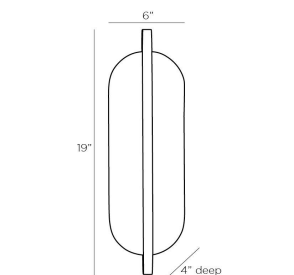

JULIUS SCONCE

49106  
 White Alabaster  
 H: 19 IN  
 W: 6 IN  
 D: 4 IN

The Julius is a classically-modern design showcasing a capsule-shaped white alabaster foundation, met with an antique brass steel bracket perfectly centered. The texture of the natural stone is put on display when illuminated by the soft glow from two lights. Hanging hardware allows for vertical or horizontal display. Alabaster will vary. Certified for damp locations and intended for interior use.