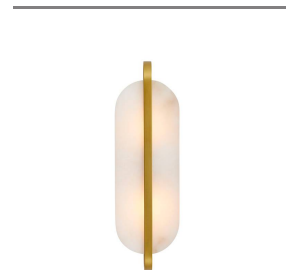

JULIUS SCONCE

49106  
 White Alabaster  
 H: 19 IN  
 W: 6 IN  
 D: 4 IN

The Julius is a classically-modern design showcasing a capsule-shaped white alabaster foundation, met with an antique brass steel bracket perfectly centered. The texture of the natural stone is put on display when illuminated by the soft glow from two lights. Hanging hardware allows for vertical or horizontal display. Alabaster will vary. Certified for damp locations and intended for interior use.