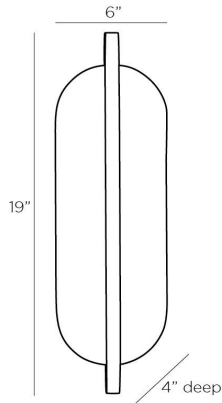

ARTERIO RS

JULIUS SCONCE

49106
White, Alabaster

The Julius is a classically-modern design showcasing a capsule-shaped white alabaster foundation, met with an antique brass steel bracket perfectly centered. The texture of the natural stone is put on display when illuminated by the soft glow from two lights. Hanging hardware allows for vertical or horizontal display. Alabaster will vary. Certified for damp locations and intended for interior use.

APPEARANCE

Materials	Alabaster, Alabaster, Steel
Finishes	White, White, Antique Brass, Antique Brass
Finish Will Vary	Yes
Top Coat/Sealant	Yes

DIMENSIONS

Overall	W: 6 in x D: 4 in x H: 19 in
Backplate	W: 4.5 in x D: 0.5 in x H: 12 in
Wall Sconce Hanging Orientation	Horizontal and Vertical
Center of Mount from Bottom	H: 9.5 in
Mount	Dia: 4.0 in

WIRING

Wire Rating	Damp
Cord	1 FT, Black, SVT
Socket	2, Type B - E12
Suggested Bulb Type	LED ONLY
Maximum Wattage	8.0
Voltage	110-120 V

CERTIFICATIONS & COMPLIANCY

Certifications	Middle East, European Union, United Kingdom, Australia, Mexico, United States, Canada
Compliance	RoHS, UL/ETL, CB

SHIPPING

Product Weight	6.0 lbs
Gross Weight 1	6.26 lbs
Shipping Box 1	W: 21.46 in x D: 8.07 in x H: 8.66 in

ADDITIONAL INFO

Features	ADA
----------	-----

CONTRACT

Contract Suitability	Contract Suitable As Is
----------------------	-------------------------