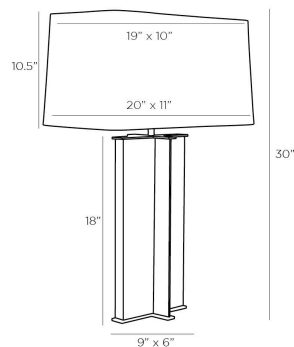

ARTERIOS

LYON LAMP

49089-158
Bronze, Steel

Both modern and classic, the Lyon lamp combines the beauty of natural materials with strong architectural elements. The white alabaster slab is structured by a bronze steel i-beam inspired framework. Topped with a rectangular white linen shade with white cotton lining and a bronze cylinder finial. Complete with a black cloth cord. Finish will vary.

APPEARANCE

Materials	Steel, Steel, Alabaster, Linen, Cotton
Finishes	Bronze, Bronze, White, White, White
Finish Will Vary	Yes
Top Coat/Sealant	Yes

DIMENSIONS

Overall	W: 20 in x D: 11 in x H: 30 in
Foot Print	W: 9 in x D: 6 in
Body	W: 9 in x D: 6 in x H: 18 in
Finial	Dia: 1 in x H: 1 in
Shade Top	W: 19 in x D: 10 in
Shade Side	H: 10.5 in
Shade Bottom	W: 20 in x D: 11 in
Harp Size	H: 9 in
Neck	Dia: 0.5 in x H: 2 in

WIRING

Wire Rating	Indoor Only
Cord	10 FT, Black Cloth, SPT-2
Socket	1, Type A - E26
Suggested Bulb Type	A19
Switch	At Socket, 3-Way Rotary
Maximum Wattage	150.0
Voltage	110-120 V

CERTIFICATIONS & COMPLIANCY

Certifications	Middle East, European Union, United Kingdom, Australia, Mexico, United States, Canada
Compliance	RoHS, UL/ETL, CB

SHIPPING

Product Weight	24.5 lbs
Gross Weight 1	24.25 lbs
Gross Weight 2	3.3 lbs
Shipping Box 1	W: 12.5 in x D: 9.5 in x H: 26.5 in
Shipping Box 2	W: 13.0 in x D: 22.0 in x H: 12.5 in