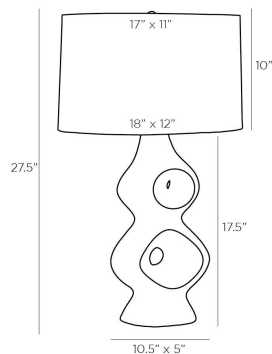

ARTERIOS

JEMAI LAMP

49077-372

Charcoal, Ricestone

A sculptural and architectural icon, the Jemai is the gem of any space. The lava inspired charcoal ricestone foundation reveals an iconic mod silhouette of stacked asymmetrical ovals that create an interesting lightscape when illuminated. Topped with an off-white microfiber shade with an off-white cotton lining and an antique brass sphere finial. Complete with a black cloth cord. Finish will vary.

APPEARANCE

Materials	Ricestone, Ricestone, Steel, Microfiber, Cotton
Finishes	Charcoal, Charcoal, Brushed Brass, Off-White, Off-White
Finish Will Vary	Yes
Top Coat/Sealant	No

DIMENSIONS

Overall	W: 18 in x D: 12 in x H: 27.5 in
Foot Print	W: 7 in x D: 5 in
Body	W: 10.5 in x D: 5 in x H: 17.5 in
Finial	Dia: 1 in x H: 1 in
Shade Top	W: 17 in x D: 11 in
Shade Side	H: 10 in
Shade Bottom	W: 18 in x D: 12 in
Harp Size	H: 8 in
Neck	Dia: 0.5 in x H: 0.5 in

WIRING

Wire Rating	Indoor Only
Cord	10 FT, Black Cloth, SPT-2
Socket	1, Type A - E26
Suggested Bulb Type	A19
Switch	At Socket, 3-Way Rotary
Maximum Wattage	150.0
Voltage	110-120 V

CERTIFICATIONS & COMPLIANCY

Certifications	Middle East, European Union, United Kingdom, Australia, Mexico, United States, Canada
Compliance	RoHS, UL/ETL, CB

SHIPPING

Product Weight	25.0 lbs
Gross Weight 1	26.0 lbs
Gross Weight 2	3.0 lbs
Shipping Box 1	W: 13.75 in x D: 7.88 in x H: 25.25 in
Shipping Box 2	W: 14.0 in x D: 20.0 in x H: 12.0 in

CONTRACT

Contract Suitability	Contract Suitable As Is
Tilt Test Degrees	10 Degrees

REPLACEMENT PARTS

81002