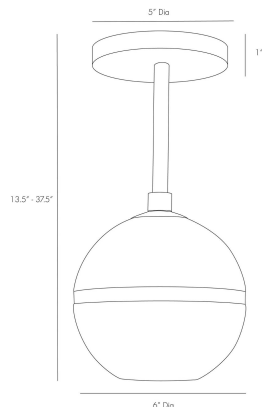

ARTERIOS

NOBLE PENDANT

49063
Clear, Crystal

Thick crystal, sculpted into an optical globe, creates the extraordinary shade of this pendant lamp. The center is carved out to fit a single light, which is concealed in its frosted texture, giving the light a filtered glow. It's accented with a band of stainless steel, which matches the stem in an antique brass finish. Additional pipe available (PIPE-180). Certified for damp locations and intended for interior use.

APPEARANCE

Materials	Crystal, Steel, Steel
Finishes	Clear, Antique Brass, Antique Brass
Finish Will Vary	No
Top Coat/Sealant	Yes

DIMENSIONS

Overall	Dia: 6.0 in x H: 13.5 in
Canopy	Dia: 5.0 in x H: 1 in
Pendant	Dia: 6.0 in x H: 6 in
Overall Hanging Height as Sold (in)	37.5 in - 13.5 in

WIRING

Wire Rating	Damp
Cord	10 FT, Clear/Silver, SPT-2
Socket	1, Type B=-E12 Other
Suggested Bulb Type	T6
Maximum Wattage	60.0
Voltage	110-120 V

CERTIFICATIONS & COMPLIANCY

Certifications	Middle East, European Union, United Kingdom, Australia, Mexico, United States, Canada
Compliance	RoHS, UL/ETL, CB

SHIPPING

Product Weight	9.0 lbs
Gross Weight 1	10.5 lbs
Shipping Box 1	W: 9.0 in x D: 15.0 in x H: 9.0 in

CONTRACT

Contract Suitability	Contract Suitable As Is
----------------------	-------------------------