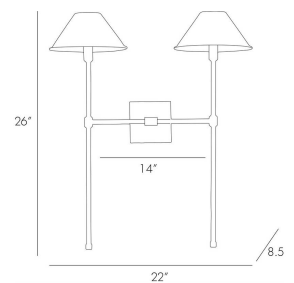

HAVANA SCONCE

49054
Bronze, Antique Brass
H: 26 IN
W: 22 IN
D: 8.5 IN

Minimal in visual weight, but heavy in design detail. The Havana sconce is an arresting blend of varying steel finishes. Bronze steel pipes give way to duelling antique brass shades, with antique brass details to match. Each shade features a matte white lining, creating additional light. Certified for damp locations and intended for interior use.