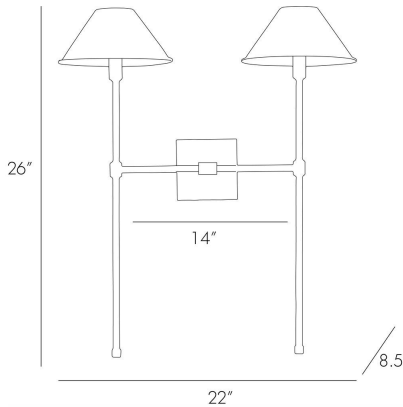

ARTERIOS

HAVANA SCONCE

49054
Antique Brass, Steel

Minimal in visual weight, but heavy in design detail. The Havana sconce is an arresting blend of varying steel finishes. Bronze steel pipes give way to duelling antique brass shades, with antique brass details to match. Each shade features a matte white lining, creating additional light. Certified for damp locations and intended for interior use.

APPEARANCE

Materials	Steel, Steel, Steel, Steel, Steel
Finishes	Antique Brass, Bronze, Matte White, Antique Brass, Antique Brass
Finish Will Vary	No
Top Coat/Sealant	Yes

DIMENSIONS

Overall	W: 22 in x D: 8.5 in x H: 26 in
Backplate	W: 4.5 in x D: 0.5 in x H: 4.5 in
Shade Top	Dia: 2.5 in
Shade Side	H: 4 in
Shade Bottom	Dia: 8.5 in
Wall Sconce Hanging Orientation	Horizontal and Vertical
Center of Mount from Bottom	H: 14 in

WIRING

Wire Rating	Damp
Cord	0.5 FT, Black, SVT
Socket	2, Type B--E12 Other
Suggested Bulb Type	T6
Maximum Wattage	40.0
Voltage	110-120 V

CERTIFICATIONS & COMPLIANCY

Certifications	Middle East, European Union, United Kingdom, Australia, Mexico, United States, Canada
Compliance	RoHS, UL/ETL, CB

SHIPPING

Product Weight	4.0 lbs
Gross Weight 1	6.5 lbs
Shipping Box 1	W: 17.0 in x D: 23.0 in x H: 9.0 in

CONTRACT

Contract Suitability	Contract Suitable As Is
----------------------	-------------------------