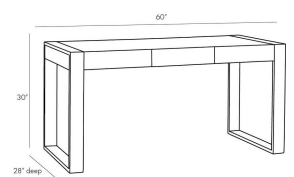

HONOUR DESK

4888
 Smoke
 H: 30 IN
 W: 60 IN
 D: 28 IN

How does one organize a space without sacrificing style? With Honour, of course. A dim gray leather foundation is met with a solid smoke oak frame to compose this modern marvel of a desk. The drawer's interior is lined with a gray suede to create a more cohesive look. Its minimalist profile leans more into its modernity and makes this ideal for smaller, contemporary spaces.