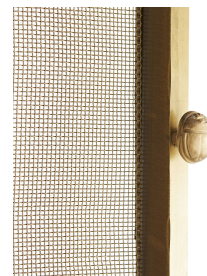

ARTERIOS

GITA LARGE FIRE SCREEN

4870
Antique Brass, Iron

Distinguished by its simplicity and elegant lines, this classic fire screen is punctuated by detailed knobs resembling scarabs—a historical nod to the Egyptian beetle, which is adored for its charm and is considered a talisman of hope and good luck. The iron frame is finished in antique brass, delivering a subtle sophistication. This piece is a larger version of our Gita fire screen. Screens may tarnish when exposed to high heat.

APPEARANCE

Materials	Iron, Iron
Finishes	Antique Brass, Antique Brass
Finish Will Vary	No
Top Coat/Sealant	Yes

DIMENSIONS

Overall	W: 51.5 in x D: 7 in x H: 34 in
Foot Print	W: 26 in x D: 7 in

SHIPPING

Shipping Requirements	Truck Ship
Product Weight	31.75 lbs
Gross Weight 1	43.21 lbs
Shipping Box 1	W: 7.0 in x D: 56.0 in x H: 38.0 in