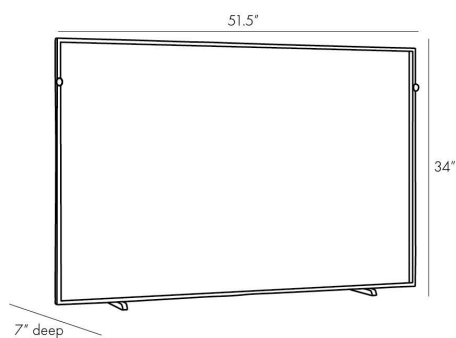

ARTERIOS

GITA LARGE FIRE SCREEN

4870
Antique Brass, Iron

Distinguished by its simplicity and elegant lines, this classic fire screen is punctuated by detailed knobs resembling scarabs—a historical nod to the Egyptian beetle, which is adored for its charm and is considered a talisman of hope and good luck. The iron frame is finished in antique brass, delivering a subtle sophistication. This piece is a larger version of our Gita fire screen. Screens may tarnish when exposed to high heat.

APPEARANCE

Materials	Iron, Iron
Finishes	Antique Brass, Antique Brass
Finish Will Vary	No
Top Coat/Sealant	Yes

DIMENSIONS

Overall	W: 51.5 in x D: 7 in x H: 34 in
Foot Print	W: 26 in x D: 7 in

SHIPPING

Shipping Requirements	Truck Ship
Product Weight	31.75 lbs
Gross Weight 1	43.21 lbs
Shipping Box 1	W: 7.0 in x D: 56.0 in x H: 38.0 in