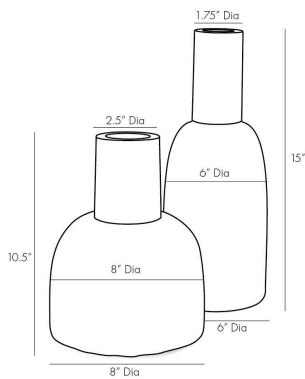

ARTERIOS

HUFF VASES, SET OF 2

4868
Navy Optic, Glass

Elevate an elegant floral scene with this pair of vases. A simple silhouette composed of optic glass and finished in navy blue is met with a sleek antique brass neck for visually striking contrast. We especially adore the look on an entryway console. Finish will vary.

APPEARANCE

Materials	Glass, Glass, Brass
Finishes	Navy Optic, Navy Optic, Antique Brass
Finish Will Vary	Yes
Top Coat/Sealant	No

DIMENSIONS

Overall Large	Dia: 6.0 in x H: 15 in
Overall Small	Dia: 8.0 in x H: 10.5 in
Foot Print Large	Dia: 6.0 in
Foot Print Small	Dia: 8.0 in

SHIPPING

Product Weight	4.75 lbs
Gross Weight 1	14.88 lbs
Shipping Box 1	W: 10.5 in x D: 17.5 in x H: 18.5 in

ADDITIONAL INFO

Features	Water Tight
----------	-------------

CONTRACT

Contract Suitability	Contract Suitable As Is
----------------------	-------------------------