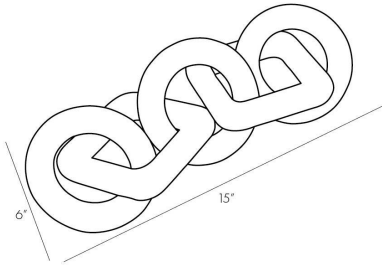

ARTERIO RS

BRINLEY SCULPTURE

4860

Ebony, Wood

Crafted by hand, simple geometrics intermingle to form this unique, interlocking wood sculpture. An ebony finish boldly highlights the natural wood grain, establishing a rustic quality that parallels with its modern form. A visual work of art for an entryway console or an étagère in traditional and modern settings.

APPEARANCE

Materials	Wood, Wood
Finishes	Ebony, Ebony
Finish Will Vary	No
Top Coat/Sealant	Yes

DIMENSIONS

Overall	W: 15 in x D: 6 in x H: 4 in
---------	------------------------------

SHIPPING

Product Weight	1.32 lbs
Gross Weight 1	2.43 lbs
Shipping Box 1	W: 8.0 in x D: 6.0 in x H: 12.0 in