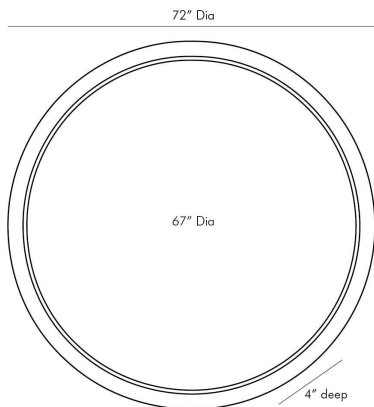

ARTERIOS

LESLEY LARGE MIRROR

4848
Whitewash, Mango Wood

Neutral yet stoic the Lesley mirror's large-scale whitewash mango wood frame and plain mirror bring peace of mind to a space with seamless symmetry. Features a security cleat attachment. Finish may vary.

APPEARANCE

Materials	Mango Wood, Mango Wood, Mirror
Finishes	Whitewash, Whitewash, Plain
Finish Will Vary	No
Top Coat/Sealant	No

DIMENSIONS

Overall	D: 4 in x Dia: 72.0 in
Actual Mirror	Dia: 67.0 in

SHIPPING

Shipping Requirements	Special Handling Required
Product Weight	214.0 lbs
Gross Weight 1	272.0 lbs
Shipping Box 1	W: 11.0 in x D: 77.0 in x H: 77.0 in

ADDITIONAL INFO

Features	T-Screw Hardware Included
Hanger Position	Vertical Only