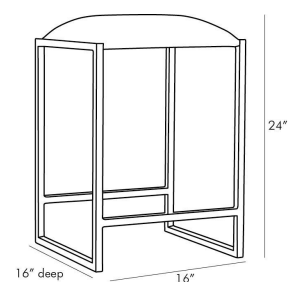

DASH COUNTER STOOL

4839
Black Leather
H: 24 IN
W: 16 IN
D: 16 IN

Clean lines and mixed materials shape this dashing counter stool. Black leather offers a plush seat that sits atop a sleek antique brass base creating a striking contrast of materials and hues. A crossbar is featured on either side of its brass foundation as a footrest. Its versatile aesthetic gives this piece the authority to function in almost any style of decor. Finish and marble may vary.