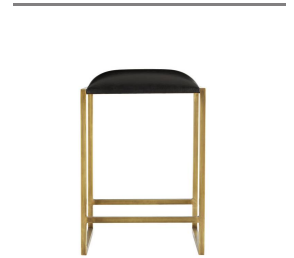

DASH COUNTER STOOL

4839
Black Leather
H: 24 IN
W: 16 IN
D: 16 IN

Clean lines and mixed materials shape this dashing counter stool. Black leather offers a plush seat that sits atop a sleek antique brass base creating a striking contrast of materials and hues. A crossbar is featured on either side of its brass foundation as a footrest. Its versatile aesthetic gives this piece the authority to function in almost any style of decor. Finish and marble may vary.