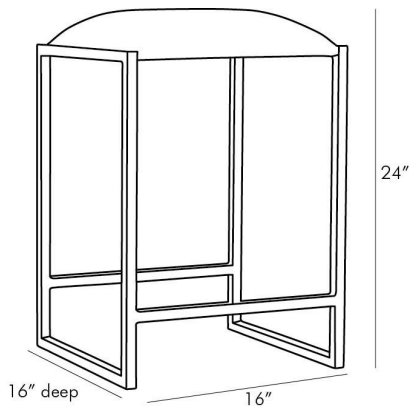

ARTERIOS

DASH COUNTER STOOL

4839
Black, Leather

Clean lines and mixed materials shape this dashing counter stool. Black leather offers a plush seat that sits atop a sleek antique brass base creating a striking contrast of materials and hues. A crossbar is featured on either side of its brass foundation as a footrest. Its versatile aesthetic gives this piece the authority to function in almost any style of decor. Finish and marble may vary.

APPEARANCE

Materials	Leather, Leather
Finishes	Black, Black, Antique Brass
Finish Will Vary	Yes
Top Coat/Sealant	No

DIMENSIONS

Overall	W: 16 in x D: 16 in x H: 24 in
Foot Print	W: 16 in x D: 16 in
Seat Cushion Thickness	H: 3.5 in

SHIPPING

Product Weight	16.0 lbs
Gross Weight 1	31.0 lbs
Shipping Box 1	W: 28.0 in x D: 20.0 in x H: 20.0 in

ADDITIONAL INFO

Fabric Composition	100% Leather
--------------------	--------------

CONTRACT

Contract Suitability	Contract Suitable As Is
Contract Textile Suitability	High Traffic/Public Spaces