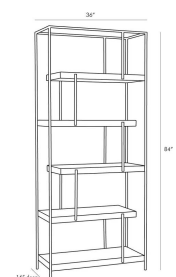

DANIEL ETAGERE

4835

Blackened Bronze

H: 84 IN

W: 36 IN

D: 16 IN

Inspired by the black lines that denote paintings created by Piet Mondrian—a pioneer of abstract art—this étagère plays with space and scale. Framed in iron with a bronze finish this multi-tiered unit features four glass shelves that appear to float within the open construction—delivering an airiness to its classic grandeur. A single mirrored shelf resides at the bottom reflecting and refracting light. A great piece to showcase your prized possessions in full form. Finish may vary.